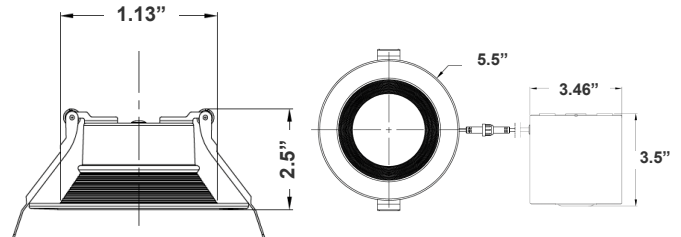

# RDL4S SERIES RESIDENTIAL LIGHTING

RDL4S-BF-D2W-WH  
CANLESS DEEP RECESS LIGHT, DIM TO WARM

Customer Name: \_\_\_\_\_  
Project Name: \_\_\_\_\_  
Note: \_\_\_\_\_ | Type: \_\_\_\_\_

5.5"(D) x 2.5"(H) x 1.13"(W)  
Junction box: 3.46"x3.5"  
Cutout Size: 4-1/8"