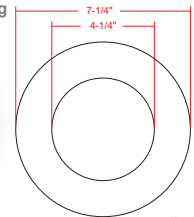

### Accessories:

- Blank = No Option For Accessories
- RSL4-RI-13 = 4" ROUND ROUGH-IN PLATE, 13" LONG
- RSL4-RI = 4" ROUND ROUGH-IN PLATE, 26" LONG
- RSL-346-RIBH = 3", 4", 6" (ADJUSTABLE) ROUND GALVANIZED PLATE WITH BAR HANGERS
- RSL4-GR = GOOF RING FOR 4IN LIGHTS WITH BUTTERFLY WINGS

### ACCESSORIES:

**RSL-346-RIBH**  
3", 4", 6" (Adjustable) Round Galvanized plate with Bar Hangers

**RSL4-RI-13**  
4" Round Rough-in Plate, 13" Long

**RSL4-RI**  
4" Round Rough-in Plate, 26" Long

**RSL4-GR**  
Goof Ring For 4in Lights With Butterfly Wings