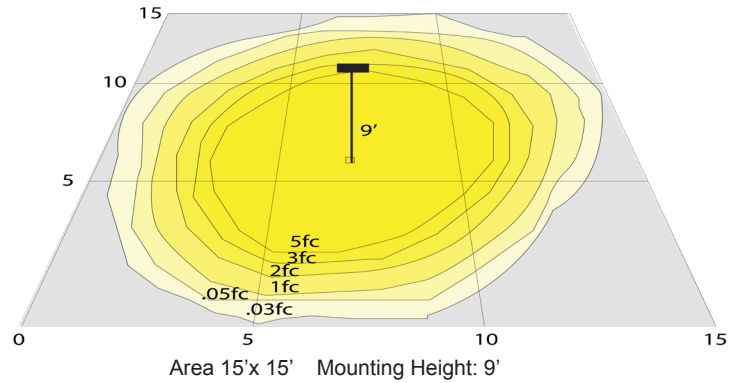

Performance Table: RDL4S-BF-D2W-WH

MODEL NO.	Wattage	Voltage	Lumens	Color Temp.	BUG Rating	LPW
RDL4S-BF-D2W-WH	12W	120V	1050LM	2200K~4000K (Dim-To-Warm)	B2-U2-G0	87

Sample Ordering

Model   Trim   Color Temp.   Color
 - - -

Accessories:

- Blank = No Option For Accessories
- RSL4-RI-13 = 4" ROUND ROUGH-IN PLATE, 13" LONG
- RSL4-RI = 4" ROUND ROUGH-IN PLATE, 26" LONG
- RSL-346-RIBH = 3", 4", 6" (ADJUSTABLE) ROUND GALVANIZED PLATE WITH BAR HANGERS
- RSL4-GR = GOOF RING FOR 4IN LIGHTS WITH BUTTERFLY WINGS

Factory-Installed Option:

- Blank = No Option For Accessories
- OPT-EM-DL1EXT = EXTERNAL BATTERY BACKUP

ACCESSORIES:

FACTORY-INSTALLED OPTION: