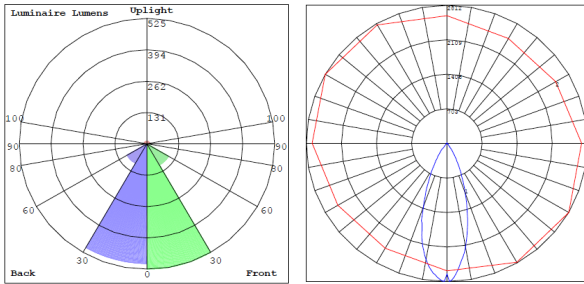

Photometrics: RDL4S-BF-D2W-WH

BUG Rating: B2-U2-G0